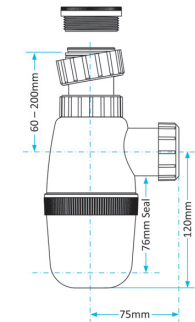

Product Code WTKT32CE
Description Straight Through Trap
Outlet 32mm

Product Code WTPP01
Description Telescopic P Trap
Outlet Universal **Seal** 76mm

Product Code WTST01
Description Sink Trap (Single Nozzle)
Outlet 40mm **Seal** 76mm

Product Code WTST02
Description Sink Trap (Twin Nozzles)
Outlet 40mm **Seal** 76mm

Product Code WTBNH01
Description Bowl & Half Sink Trap
Outlet 40mm **Seal** 76mm

Product Code WTWM01
Description Washing Machine Standpipe Trap
Outlet 40mm **Seal** 76mm

Telescopic Bottle Traps

Product Code WTBT3276
Description Telescopic Bottle Trap
Outlet 32mm **Seal** 76mm

Product Code WTBT4076
Description Telescopic Bottle Trap
Outlet 40mm **Seal** 76mm

Product Code WTBT76
Description Telescopic Bottle Trap
Outlet Universal **Seal** 76mm