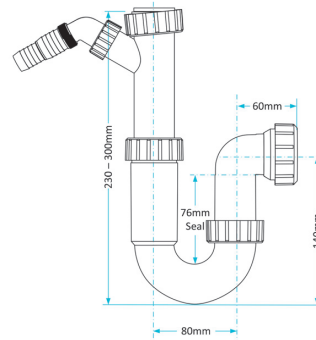

Swivel S Traps

Product Code WTS3238
Description Swivel S Trap
Outlet 32mm **Seal** 38mm

Product Code WTS3276
Description Swivel S Trap
Outlet 32mm **Seal** 76mm

Product Code WTS4038
Description Swivel S Trap
Outlet 40mm **Seal** 38mm

Product Code WTS4076
Description Swivel S Trap
Outlet 40mm **Seal** 76mm

Other Traps

Product Code WTB4019
Description Shallow Bath Trap
Outlet 40mm **Seal** 19mm

Product Code WTKT32CE
Description Straight Through Trap
Outlet 40mm **Seal** 50mm

Product Code WTKT32CE
Description Straight Through Trap
Outlet 32mm

Product Code WTPP01
Description Telescopic P Trap
Outlet Universal **Seal** 76mm

Product Code WTST01
Description Sink Trap (Single Nozzle)
Outlet 40mm **Seal** 76mm

Product Code WTST02
Description Sink Trap (Twin Nozzles)
Outlet 40mm **Seal** 76mm

Product Code WTBNH01
Description Bowl & Half Sink Trap
Outlet 40mm **Seal** 76mm

Product Code WTWM01
Description Washing Machine Standpipe Trap
Outlet 40mm **Seal** 76mm