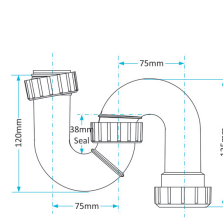

easi-flo Shower Trap

WARNING

We accept no liability for products fitted incorrectly, and where the correct testing procedures have not been used, resulting in the escape of water.

Swivel P Traps

Product Code WTP3238
Description Swivel P Trap
Outlet 32mm **Seal** 38mm

Product Code WTP3276
Description Swivel P Trap
Outlet 32mm **Seal** 76mm

Product Code WTP4038
Description Swivel P Trap
Outlet 40mm **Seal** 38mm

Product Code WTP4076
Description Swivel P Trap
Outlet 40mm **Seal** 76mm

Swivel S Traps

Product Code WTS3238
Description Swivel S Trap
Outlet 32mm **Seal** 38mm

Product Code WTS3276
Description Swivel S Trap
Outlet 32mm **Seal** 76mm

Product Code WTS4038
Description Swivel S Trap
Outlet 40mm **Seal** 38mm

Product Code WTS4076
Description Swivel S Trap
Outlet 40mm **Seal** 76mm

Other Traps

Product Code WTB4019
Description Shallow Bath Trap
Outlet 40mm **Seal** 19mm

Product Code WTKT32CE
Description Straight Through Trap
Outlet 40mm **Seal** 50mm