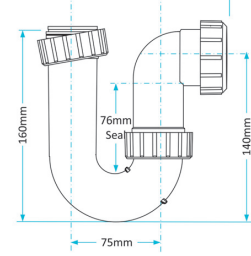

easi-flo Shower Trap

WARNING

We accept no liability for products fitted incorrectly, and where the correct testing procedures have not been used, resulting in the escape of water.

Swivel P Traps

Product Code WTP3238
Description Swivel P Trap
Outlet 32mm **Seal** 38mm

Product Code WTP3276
Description Swivel P Trap
Outlet 32mm **Seal** 76mm

Product Code WTP4038
Description Swivel P Trap
Outlet 40mm **Seal** 38mm

Product Code WTP4076
Description Swivel P Trap
Outlet 40mm **Seal** 76mm

Swivel S Traps

Product Code WTS3238
Description Swivel S Trap
Outlet 32mm **Seal** 38mm

Product Code WTS3276
Description Swivel S Trap
Outlet 32mm **Seal** 76mm

Product Code WTS4038
Description Swivel S Trap
Outlet 40mm **Seal** 38mm

Product Code WTST02
Description Sink Trap (Twin Nozzles)
Outlet 40mm **Seal** 76mm

Product Code WTBNH01
Description Bowl & Half Sink Trap
Outlet 40mm **Seal** 76mm

Product Code WTWM01
Description Washing Machine Standpipe Trap
Outlet 40mm **Seal** 76mm