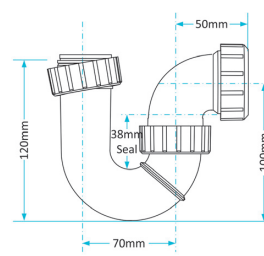

easi-flo Shower Trap

WARNING

We accept no liability for products fitted incorrectly, and where the correct testing procedures have not been used, resulting in the escape of water.

Swivel P Traps

Product Code WTP3238
Description Swivel P Trap
Outlet 32mm **Seal** 38mm

Product Code WTP3276
Description Swivel P Trap
Outlet 32mm **Seal** 76mm

Product Code WTP4038
Description Swivel P Trap
Outlet 40mm **Seal** 38mm

Product Code WTP4076
Description Swivel P Trap
Outlet 40mm **Seal** 76mm

Swivel S Traps

Product Code WTS3238
Description Swivel S Trap
Outlet 32mm **Seal** 38mm

Product Code WTS3276
Description Swivel S Trap
Outlet 32mm **Seal** 76mm

Product Code WTS4038
Description Swivel S Trap
Outlet 40mm **Seal** 38mm

Product Code WTST02
Description Sink Trap (Twin Nozzles)
Outlet 40mm **Seal** 76mm

Product Code WTBNH01
Description Bowl & Half Sink Trap
Outlet 40mm **Seal** 76mm

Product Code WTWM01
Description Washing Machine Standpipe Trap
Outlet 40mm **Seal** 76mm