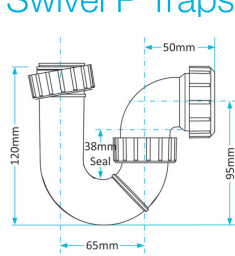

easi-flo Shower Trap

WARNING

We accept no liability for products fitted incorrectly, and where the correct testing procedures have not been used, resulting in the escape of water.

Swivel P Traps

Product Code WTP3238
Description Swivel P Trap
Outlet 32mm **Seal** 38mm

Product Code WTP3276
Description Swivel P Trap
Outlet 32mm **Seal** 76mm

Product Code WTP4038
Description Swivel P Trap
Outlet 40mm **Seal** 38mm

Product Code WTP4076
Description Swivel P Trap
Outlet 40mm **Seal** 76mm

Swivel S Traps

Product Code WTS3238
Description Swivel S Trap
Outlet 32mm **Seal** 38mm

Product Code WTS3276
Description Swivel S Trap
Outlet 32mm **Seal** 76mm

Product Code WTS4038
Description Swivel S Trap
Outlet 40mm **Seal** 38mm

Product Code WTST02
Description Sink Trap (Twin Nozzles)
Outlet 40mm **Seal** 76mm

Product Code WTBNH01
Description Bowl & Half Sink Trap
Outlet 40mm **Seal** 76mm

Product Code WTWM01
Description Washing Machine Standpipe Trap
Outlet 40mm **Seal** 76mm