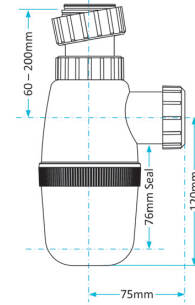

Product Code WTKT32CE
Description Straight Through Trap
Outlet 32mm

Product Code WTPP01
Description Telescopic P Trap
Outlet Universal **Seal** 76mm

Product Code WTST01
Description Sink Trap (Single Nozzle)
Outlet 40mm **Seal** 76mm

Product Code WTST02
Description Sink Trap (Twin Nozzles)
Outlet 40mm **Seal** 76mm

Product Code WTBNH01
Description Bowl & Half Sink Trap
Outlet 40mm **Seal** 76mm

Product Code WTWM01
Description Washing Machine Standpipe Trap
Outlet 40mm **Seal** 76mm

Telescopic Bottle Traps

Product Code WTBT3276
Description Telescopic Bottle Trap
Outlet 32mm **Seal** 76mm

Product Code WTBT4076
Description Telescopic Bottle Trap
Outlet 40mm **Seal** 76mm

Product Code WTBT76
Description Telescopic Bottle Trap
Outlet Universal **Seal** 76mm