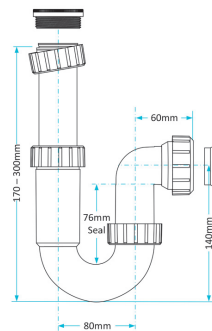

Swivel S Traps

Product Code WTS3238
Description Swivel S Trap
Outlet 32mm **Seal** 38mm

Product Code WTS3276
Description Swivel S Trap
Outlet 32mm **Seal** 76mm

Product Code WTS4038
Description Swivel S Trap
Outlet 40mm **Seal** 38mm

Product Code WTS4076
Description Swivel S Trap
Outlet 40mm **Seal** 76mm

Other Traps

Product Code WTB4019
Description Shallow Bath Trap
Outlet 40mm **Seal** 19mm

Product Code WTKT32CE
Description Straight Through Trap
Outlet 40mm **Seal** 50mm

Product Code WTKT32CE
Description Straight Through Trap
Outlet 32mm

Product Code WTPP01
Description Telescopic P Trap
Outlet Universal **Seal** 76mm

Product Code WTST01
Description Sink Trap (Single Nozzle)
Outlet 40mm **Seal** 76mm

Product Code WTST02
Description Sink Trap (Twin Nozzles)
Outlet 40mm **Seal** 76mm

Product Code WTBNH01
Description Bowl & Half Sink Trap
Outlet 40mm **Seal** 76mm

Product Code WTWM01
Description Washing Machine Standpipe Trap
Outlet 40mm **Seal** 76mm