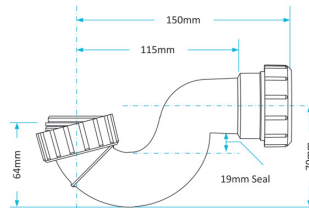

Product Code WTP3276
Description Swivel P Trap
Outlet 32mm **Seal** 76mm

Product Code WTP4038
Description Swivel P Trap
Outlet 40mm **Seal** 38mm

Product Code WTP4076
Description Swivel P Trap
Outlet 40mm **Seal** 76mm

Swivel S Traps

Product Code WTS3238
Description Swivel S Trap
Outlet 32mm **Seal** 38mm

Product Code WTS3276
Description Swivel S Trap
Outlet 32mm **Seal** 76mm

Product Code WTS4038
Description Swivel S Trap
Outlet 40mm **Seal** 38mm

Product Code WTS4076
Description Swivel S Trap
Outlet 40mm **Seal** 76mm

Other Traps

Product Code WTB4019
Description Shallow Bath Trap
Outlet 40mm **Seal** 19mm

Product Code WTKT32CE
Description Straight Through Trap
Outlet 40mm **Seal** 50mm

Product Code WTKT32CE
Description Straight Through Trap
Outlet 32mm

Product Code WTPP01
Description Telescopic P Trap
Outlet Universal **Seal** 76mm

Product Code WTST01
Description Sink Trap (Single Nozzle)
Outlet 40mm **Seal** 76mm