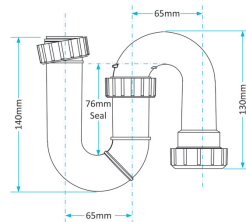

easi-flo Shower Trap

WARNING

We accept no liability for products fitted incorrectly, and where the correct testing procedures have not been used, resulting in the escape of water.

Swivel P Traps

Product Code WTP3238
Description Swivel P Trap
Outlet 32mm **Seal** 38mm

Product Code WTP3276
Description Swivel P Trap
Outlet 32mm **Seal** 76mm

Product Code WTP4038
Description Swivel P Trap
Outlet 40mm **Seal** 38mm

Product Code WTP4076
Description Swivel P Trap
Outlet 40mm **Seal** 76mm

Swivel S Traps

Product Code WTS3238
Description Swivel S Trap
Outlet 32mm **Seal** 38mm

Product Code WTS3276
Description Swivel S Trap
Outlet 32mm **Seal** 76mm

Product Code WTS4038
Description Swivel S Trap
Outlet 40mm **Seal** 38mm

Product Code WTS4076
Description Swivel S Trap
Outlet 40mm **Seal** 76mm

Other Traps

Product Code WTB4019
Description Shallow Bath Trap
Outlet 40mm **Seal** 19mm

Product Code WTKT32CE
Description Straight Through Trap
Outlet 40mm **Seal** 50mm