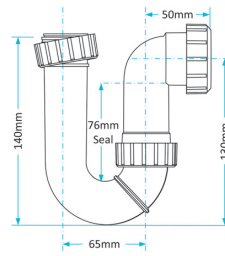

easi-flo Shower Trap

WARNING

We accept no liability for products fitted incorrectly, and where the correct testing procedures have not been used, resulting in the escape of water.

Swivel P Traps

Product Code WTP3238
Description Swivel P Trap
Outlet 32mm **Seal** 38mm

Product Code WTP3276
Description Swivel P Trap
Outlet 32mm **Seal** 76mm

Product Code WTP4038
Description Swivel P Trap
Outlet 40mm **Seal** 38mm

Product Code WTP4076
Description Swivel P Trap
Outlet 40mm **Seal** 76mm

Swivel S Traps

Product Code WTS3238
Description Swivel S Trap
Outlet 32mm **Seal** 38mm

Product Code WTS3276
Description Swivel S Trap
Outlet 32mm **Seal** 76mm

Product Code WTS4038
Description Swivel S Trap
Outlet 40mm **Seal** 38mm

Product Code WTST02
Description Sink Trap (Twin Nozzles)
Outlet 40mm **Seal** 76mm

Product Code WTBNH01
Description Bowl & Half Sink Trap
Outlet 40mm **Seal** 76mm

Product Code WTWM01
Description Washing Machine Standpipe Trap
Outlet 40mm **Seal** 76mm