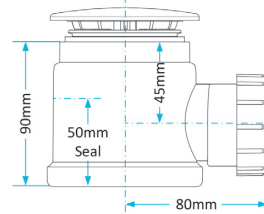

Product Code WTP3276
Description Swivel P Trap
Outlet 32mm **Seal** 76mm

Product Code WTP4038
Description Swivel P Trap
Outlet 40mm **Seal** 38mm

Product Code WTP4076
Description Swivel P Trap
Outlet 40mm **Seal** 76mm

Swivel S Traps

Product Code WTS3238
Description Swivel S Trap
Outlet 32mm **Seal** 38mm

Product Code WTS3276
Description Swivel S Trap
Outlet 32mm **Seal** 76mm

Product Code WTS4038
Description Swivel S Trap
Outlet 40mm **Seal** 38mm

Product Code WTS4076
Description Swivel S Trap
Outlet 40mm **Seal** 76mm

Other Traps

Product Code WTB4019
Description Shallow Bath Trap
Outlet 40mm **Seal** 19mm

Product Code WTKT32CE
Description Straight Through Trap
Outlet 40mm **Seal** 50mm

Product Code WTKT32CE
Description Straight Through Trap
Outlet 32mm

Product Code WTPP01
Description Telescopic P Trap
Outlet Universal **Seal** 76mm

Product Code WTST01
Description Sink Trap (Single Nozzle)
Outlet 40mm **Seal** 76mm