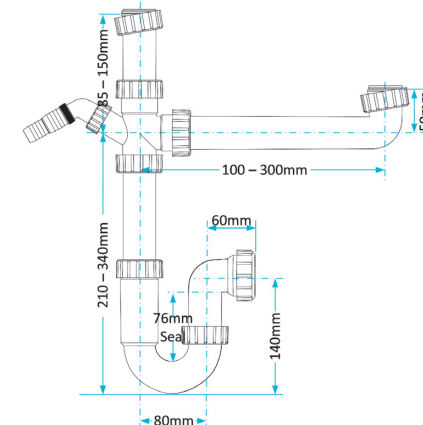

Product Code WTS4076
Description Swivel S Trap
Outlet 40mm **Seal** 76mm

Other Traps

Product Code WTB4019
Description Shallow Bath Trap
Outlet 40mm **Seal** 19mm

Product Code WTKT32CE
Description Straight Through Trap
Outlet 40mm **Seal** 50mm

Product Code WTKT32CE
Description Straight Through Trap
Outlet 32mm

Product Code WTPP01
Description Telescopic P Trap
Outlet Universal **Seal** 76mm

Product Code WTST01
Description Sink Trap (Single Nozzle)
Outlet 40mm **Seal** 76mm

Product Code WTST02
Description Sink Trap (Twin Nozzles)
Outlet 40mm **Seal** 76mm

Product Code WTBNH01
Description Bowl & Half Sink Trap
Outlet 40mm **Seal** 76mm

Product Code WTWM01
Description Washing Machine Standpipe Trap
Outlet 40mm **Seal** 76mm

Telescopic Bottle Traps

Product Code WTBT3276
Description Telescopic Bottle Trap
Outlet 32mm **Seal** 76mm

Product Code WTBT4076
Description Telescopic Bottle Trap
Outlet 40mm **Seal** 76mm

Product Code WTBT76
Description Telescopic Bottle Trap
Outlet Universal **Seal** 76mm