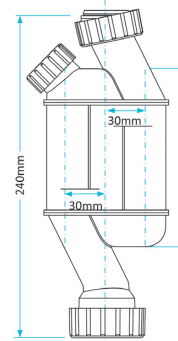

Swivel S Traps

Product Code WTS3238
Description Swivel S Trap
Outlet 32mm **Seal** 38mm

Product Code WTS3276
Description Swivel S Trap
Outlet 32mm **Seal** 76mm

Product Code WTS4038
Description Swivel S Trap
Outlet 40mm **Seal** 38mm

Product Code WTS4076
Description Swivel S Trap
Outlet 40mm **Seal** 76mm

Other Traps

Product Code WTB4019
Description Shallow Bath Trap
Outlet 40mm **Seal** 19mm

Product Code WTKT32CE
Description Straight Through Trap
Outlet 40mm **Seal** 50mm

Product Code WTKT32CE
Description Straight Through Trap
Outlet 32mm

Product Code WTPP01
Description Telescopic P Trap
Outlet Universal **Seal** 76mm

Product Code WTST01
Description Sink Trap (Single Nozzle)
Outlet 40mm **Seal** 76mm

Product Code WTST02
Description Sink Trap (Twin Nozzles)
Outlet 40mm **Seal** 76mm

Product Code WTBNH01
Description Bowl & Half Sink Trap
Outlet 40mm **Seal** 76mm

Product Code WTWM01
Description Washing Machine Standpipe Trap
Outlet 40mm **Seal** 76mm