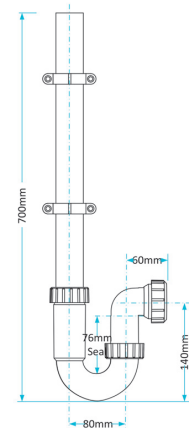

Product Code WTS4076
Description Swivel S Trap
Outlet 40mm **Seal** 76mm

Other Traps

Product Code WTB4019
Description Shallow Bath Trap
Outlet 40mm **Seal** 19mm

Product Code WTKT32CE
Description Straight Through Trap
Outlet 40mm **Seal** 50mm

Product Code WTKT32CE
Description Straight Through Trap
Outlet 32mm

Product Code WTPP01
Description Telescopic P Trap
Outlet Universal **Seal** 76mm

Product Code WTST01
Description Sink Trap (Single Nozzle)
Outlet 40mm **Seal** 76mm

Product Code WTST02
Description Sink Trap (Twin Nozzles)
Outlet 40mm **Seal** 76mm

Product Code WTBNH01
Description Bowl & Half Sink Trap
Outlet 40mm **Seal** 76mm

Product Code WTWM01
Description Washing Machine Standpipe Trap
Outlet 40mm **Seal** 76mm

Telescopic Bottle Traps

Product Code WTBT3276
Description Telescopic Bottle Trap
Outlet 32mm **Seal** 76mm

Product Code WTBT4076
Description Telescopic Bottle Trap
Outlet 40mm **Seal** 76mm

Product Code WTBT76
Description Telescopic Bottle Trap
Outlet Universal **Seal** 76mm