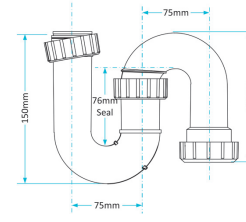

Product Code WTP3276
Description Swivel P Trap
Outlet 32mm **Seal** 76mm

Product Code WTP4038
Description Swivel P Trap
Outlet 40mm **Seal** 38mm

Product Code WTP4076
Description Swivel P Trap
Outlet 40mm **Seal** 76mm

Swivel S Traps

Product Code WTS3238
Description Swivel S Trap
Outlet 32mm **Seal** 38mm

Product Code WTS3276
Description Swivel S Trap
Outlet 32mm **Seal** 76mm

Product Code WTS4038
Description Swivel S Trap
Outlet 40mm **Seal** 38mm

Product Code WTS4076
Description Swivel S Trap
Outlet 40mm **Seal** 76mm

Other Traps

Product Code WTB4019
Description Shallow Bath Trap
Outlet 40mm **Seal** 19mm

Product Code WTKT32CE
Description Straight Through Trap
Outlet 40mm **Seal** 50mm

Product Code WTKT32CE
Description Straight Through Trap
Outlet 32mm

Product Code WTPP01
Description Telescopic P Trap
Outlet Universal **Seal** 76mm

Product Code WTST01
Description Sink Trap (Single Nozzle)
Outlet 40mm **Seal** 76mm