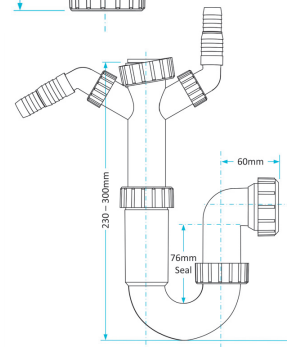

Swivel S Traps

Product Code WTS3238
Description Swivel S Trap
Outlet 32mm **Seal** 38mm

Product Code WTS3276
Description Swivel S Trap
Outlet 32mm **Seal** 76mm

Product Code WTS4038
Description Swivel S Trap
Outlet 40mm **Seal** 38mm

Product Code WTS4076
Description Swivel S Trap
Outlet 40mm **Seal** 76mm

Other Traps

Product Code WTB4019
Description Shallow Bath Trap
Outlet 40mm **Seal** 19mm

Product Code WTKT32CE
Description Straight Through Trap
Outlet 40mm **Seal** 50mm

Product Code WTKT32CE
Description Straight Through Trap
Outlet 32mm

Product Code WTPP01
Description Telescopic P Trap
Outlet Universal **Seal** 76mm

Product Code WTST01
Description Sink Trap (Single Nozzle)
Outlet 40mm **Seal** 76mm

Product Code WTST02
Description Sink Trap (Twin Nozzles)
Outlet 40mm **Seal** 76mm

Product Code WTBNH01
Description Bowl & Half Sink Trap
Outlet 40mm **Seal** 76mm

Product Code WTWM01
Description Washing Machine Standpipe Trap
Outlet 40mm **Seal** 76mm