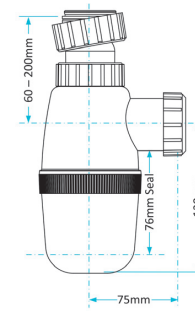

Product Code WTKT32CE
Description Straight Through Trap
Outlet 32mm

Product Code WTPP01
Description Telescopic P Trap
Outlet Universal **Seal** 76mm

Product Code WTST01
Description Sink Trap (Single Nozzle)
Outlet 40mm **Seal** 76mm

Product Code WTST02
Description Sink Trap (Twin Nozzles)
Outlet 40mm **Seal** 76mm

Product Code WTBNH01
Description Bowl & Half Sink Trap
Outlet 40mm **Seal** 76mm

Product Code WTWM01
Description Washing Machine Standpipe Trap
Outlet 40mm **Seal** 76mm

Telescopic Bottle Traps

Product Code WTBT3276
Description Telescopic Bottle Trap
Outlet 32mm **Seal** 76mm

Product Code WTBT4076
Description Telescopic Bottle Trap
Outlet 40mm **Seal** 76mm

Product Code WTBT76
Description Telescopic Bottle Trap
Outlet Universal **Seal** 76mm