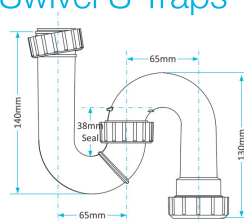

easi-flo Shower Trap

WARNING

We accept no liability for products fitted incorrectly, and where the correct testing procedures have not been used, resulting in the escape of water.

Swivel P Traps

Product Code WTP3238
Description Swivel P Trap
Outlet 32mm **Seal** 38mm

Product Code WTP3276
Description Swivel P Trap
Outlet 32mm **Seal** 76mm

Product Code WTP4038
Description Swivel P Trap
Outlet 40mm **Seal** 38mm

Product Code WTP4076
Description Swivel P Trap
Outlet 40mm **Seal** 76mm

Swivel S Traps

Product Code WTS3238
Description Swivel S Trap
Outlet 32mm **Seal** 38mm

Product Code WTS3276
Description Swivel S Trap
Outlet 32mm **Seal** 76mm

Product Code WTS4038
Description Swivel S Trap
Outlet 40mm **Seal** 38mm

Product Code WTS4076
Description Swivel S Trap
Outlet 40mm **Seal** 76mm

Other Traps

Product Code WTB4019
Description Shallow Bath Trap
Outlet 40mm **Seal** 19mm

Product Code WTKT32CE
Description Straight Through Trap
Outlet 40mm **Seal** 50mm